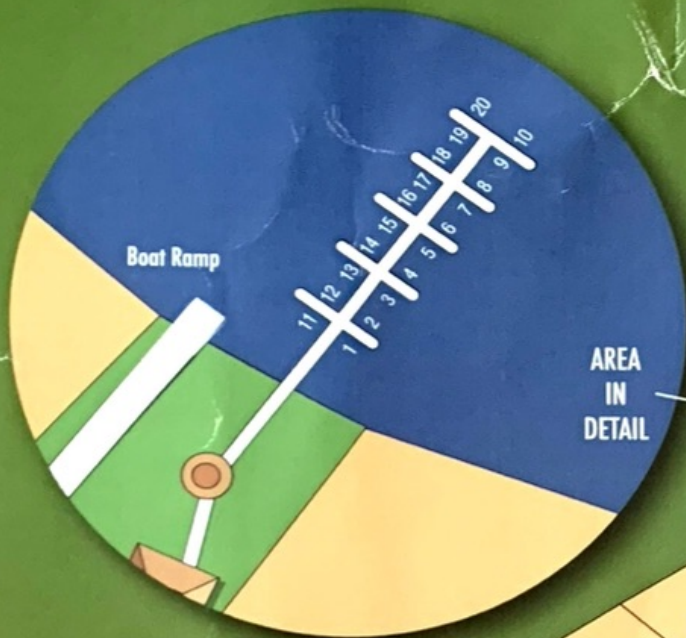

# Richland PARK

Richland-Chamber  
Reservoir

Highway 637

- 3<sup>rd</sup> Largest Lake in Texas
- 43,384 Acres
- 336 Miles of Shoreline
- Close to Corsicana & Downtown Dallas

Richland Park rendering for illustration purposes only. Not for recording. Refer to recorded survey for exact dimensions.